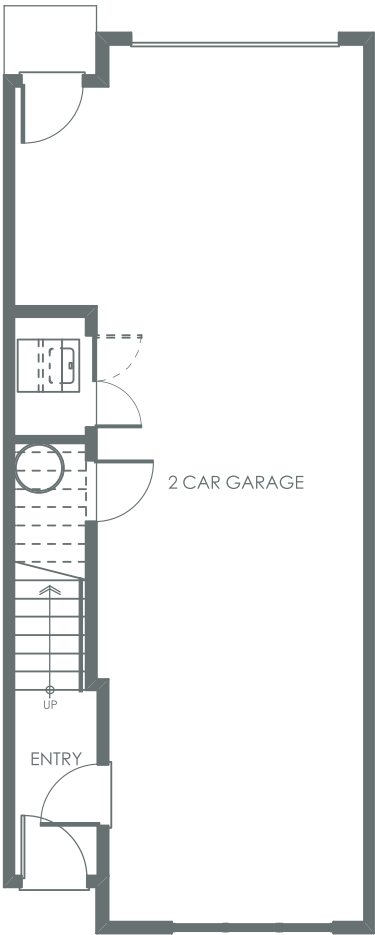

THREE BEDROOM
1,301sq.ft

GROUND FLOOR

SECOND FLOOR

THIRD FLOOR

VOGUE II
CENTRAL RICHMOND