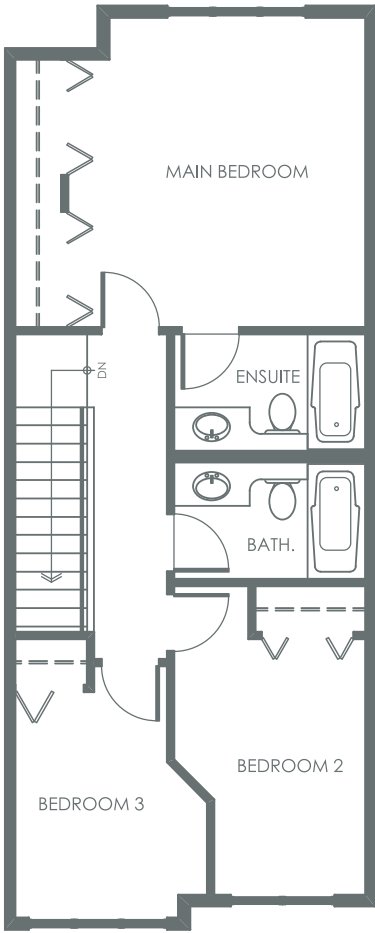

THREE BEDROOM
1,301sq.ft

GROUND FLOOR

SECOND FLOOR

THIRD FLOOR

VOGUE II
CENTRAL RICHMOND