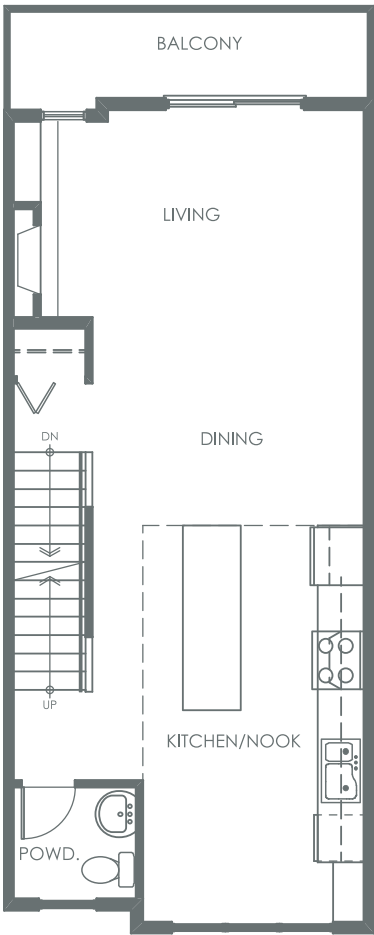

THREE BEDROOM
1,301sq.ft

GROUND FLOOR

SECOND FLOOR

THIRD FLOOR

VOGUE II
CENTRAL RICHMOND